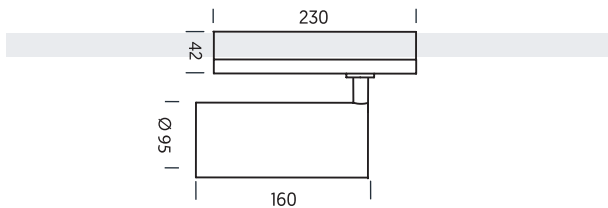

FOCUS 95 TRACK

PROJECTORS

	W	mA	TEMP	LUM	CRI
	23.8	700	2.700K	3.595	>82
FOCUS 95	23.8	700	3.000K	3.870	>85
	23.8	700	4.000K	4.000	>85

LED □ 230V IP20 90° 350°
 ≈24W > 3.500lm **FCT9 A 95**

TEC.DRAWINGS

Carriles compatibles / Compatible rails